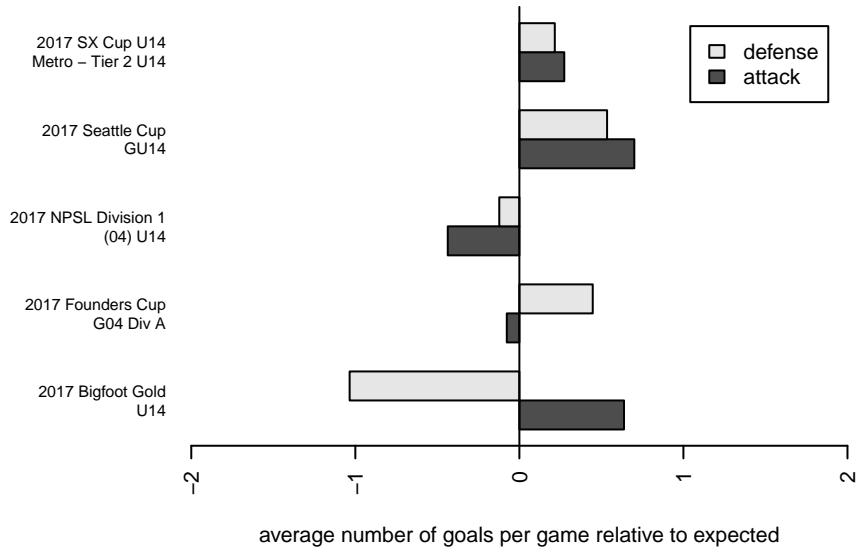

# Seattle United W Blue G04

Seattle United Regional  
 Seattle, WA  
 G04 total strength=1302  
 attack=5.26 defense=6.15  
 fall league = NPSL Div 1 (04) U14

alt names used:  
 Seattle United West Blue G04  
 SEATTLE UNITED WEST BLUE GIRLS 04 (W/  
 Seattle United West G04 Blue  
 SEATTLE UNITED WEST G04 BLUE ()  
 Seattle United West G04 Blue

Venues played:  
 2017 Seattle Cup GU14  
 2017 Bigfoot Gold U14  
 2017 SX Cup U14 Metro – Tier 2 U14  
 2017 NPSL Division 1 (04) U14  
 2017 Founders Cup G04 Div A

**Seattle United W Blue G04**  
 Dots are actual minus expected GF (blue circles) and GA (red triangles).  
 Blue line is smoothed change in attack strength. Red is smoothed change in defense strength.

**attack and defense variance (black dot)  
relative to other teams  
and top 10 in region**

**attack and defense rating  
relative to others at age  
and all opponents in last 13 months**

**Performance relative to 13 month average**