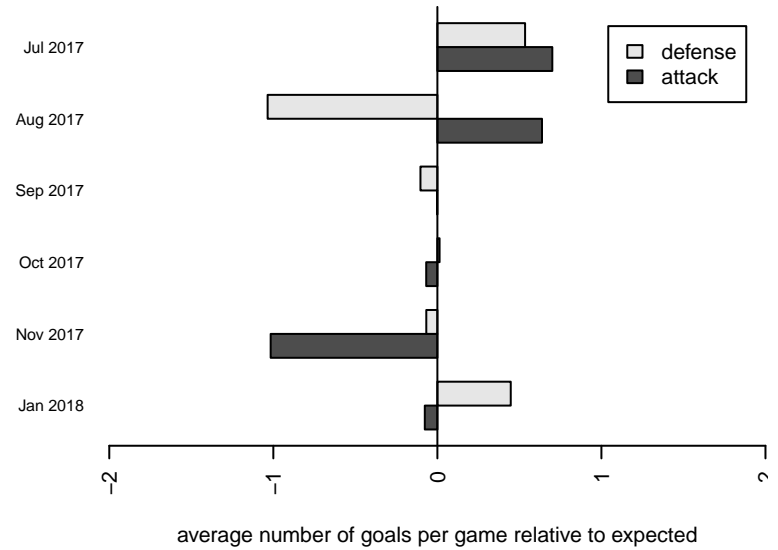

Performance relative to 13 month average