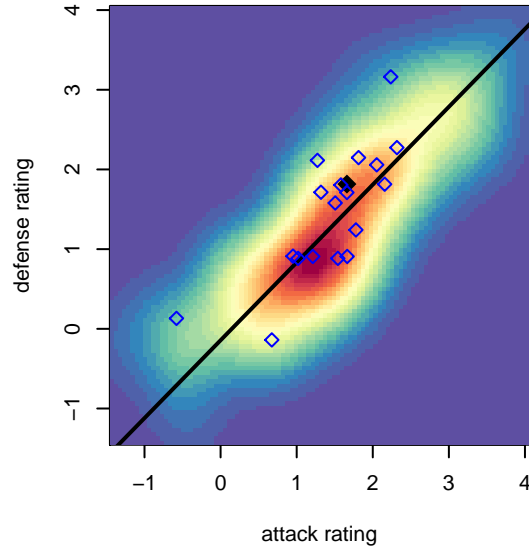

# Seattle United W Blue G04

Seattle United Regional  
 Seattle, WA  
 G04 total strength=1302  
 attack=5.26 defense=6.15  
 fall league = NPSL Div 1 (04) U14

alt names used:  
 Seattle United West Blue G04  
 SEATTLE UNITED WEST BLUE GIRLS 04 (W/  
 Seattle United West G04 Blue  
 SEATTLE UNITED WEST G04 BLUE ()  
 Seattle United West G04 Blue

Venues played:  
 2017 Seattle Cup GU14  
 2017 Bigfoot Gold U14  
 2017 SX Cup U14 Metro – Tier 2 U14  
 2017 NPSL Division 1 (04) U14  
 2017 Founders Cup G04 Div A

**Seattle United W Blue G04**  
 Dots are actual minus expected GF (blue circles) and GA (red triangles).  
 Blue line is smoothed change in attack strength. Red is smoothed change in defense strength.

**attack and defense variance (black dot)  
relative to other teams  
and top 10 in region**

**attack and defense rating  
relative to others at age  
and all opponents in last 13 months**

**Performance relative to 13 month average**