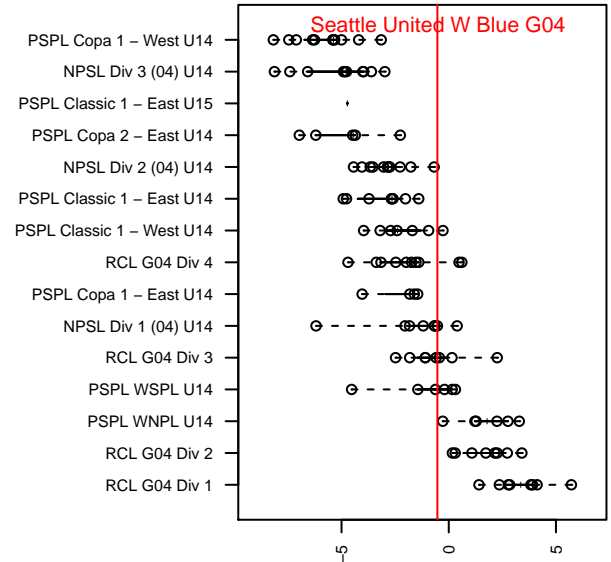

# Seattle United W Blue G04

Seattle United Regional  
 Seattle, WA  
 G04 total strength=1302  
 attack=5.26 defense=6.15  
 fall league = NPSL Div 1 (04) U14

alt names used:  
 Seattle United West Blue G04  
 SEATTLE UNITED WEST BLUE GIRLS 04 (W/  
 Seattle United West G04 Blue  
 SEATTLE UNITED WEST G04 BLUE ()  
 Seattle United West G04 Blue

Venues played:  
 2017 Seattle Cup GU14  
 2017 Bigfoot Gold U14  
 2017 SX Cup U14 Metro – Tier 2 U14  
 2017 NPSL Division 1 (04) U14  
 2017 Founders Cup G04 Div A

**Seattle United W Blue G04**  
 Dots are actual minus expected GF (blue circles) and GA (red triangles).  
 Blue line is smoothed change in attack strength. Red is smoothed change in defense strength.

**attack and defense variance (black dot)  
relative to other teams  
and top 10 in region**

**attack and defense rating  
relative to others at age  
and all opponents in last 13 months**

**Performance relative to 13 month average**