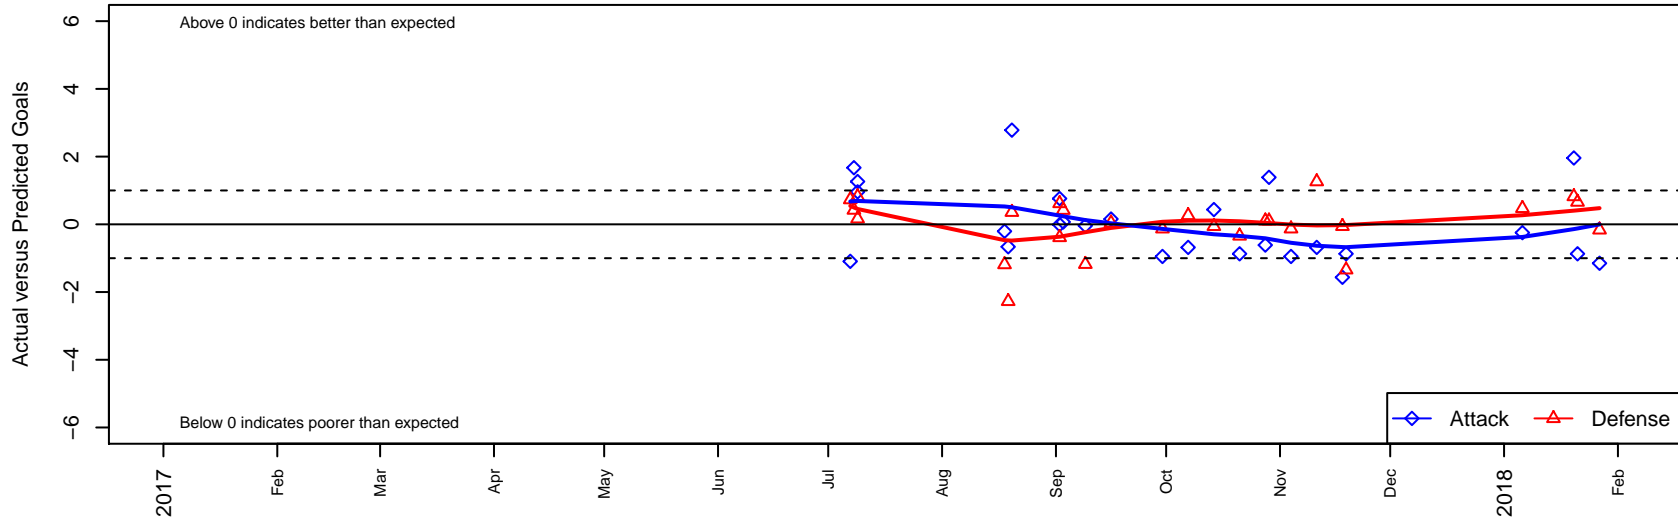

# Seattle United W Blue G04

Seattle United Regional  
 Seattle, WA  
 G04 total strength=1302  
 attack=5.26 defense=6.15  
 fall league = NPSL Div 1 (04) U14

alt names used:  
 Seattle United West Blue G04  
 SEATTLE UNITED WEST BLUE GIRLS 04 (W/  
 Seattle United West G04 Blue  
 SEATTLE UNITED WEST G04 BLUE ()  
 Seattle United West G04 Blue

Venues played:  
 2017 Seattle Cup GU14  
 2017 Bigfoot Gold U14  
 2017 SX Cup U14 Metro – Tier 2 U14  
 2017 NPSL Division 1 (04) U14  
 2017 Founders Cup G04 Div A

**Seattle United W Blue G04**  
 Dots are actual minus expected GF (blue circles) and GA (red triangles).  
 Blue line is smoothed change in attack strength. Red is smoothed change in defense strength.

**attack and defense variance (black dot)  
relative to other teams  
and top 10 in region**

**attack and defense rating  
relative to others at age  
and all opponents in last 13 months**

**Performance relative to 13 month average**